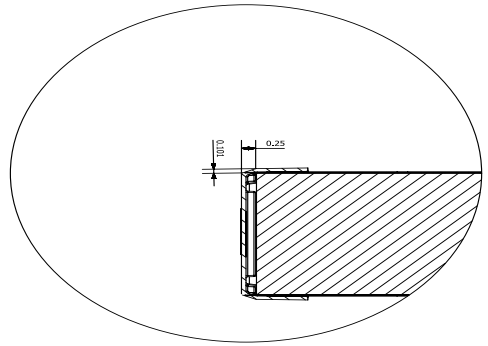

SECTION A-A

SECTION B-B

DETAIL C  
SCALE 1:1

# Shock-Gard 36"X108" Panel

ALL DIMENSIONS IN INCHES