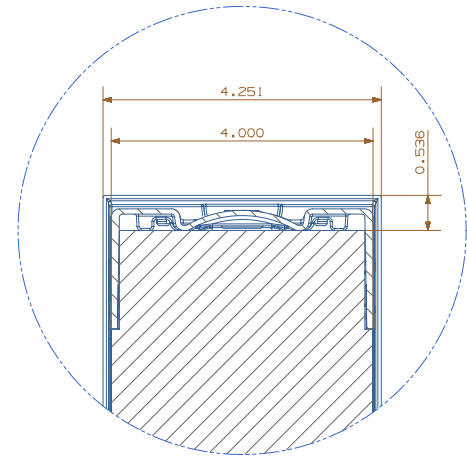

Shock-Gard 48"X96" Panel

ALL DIMENSIONS IN INCHES