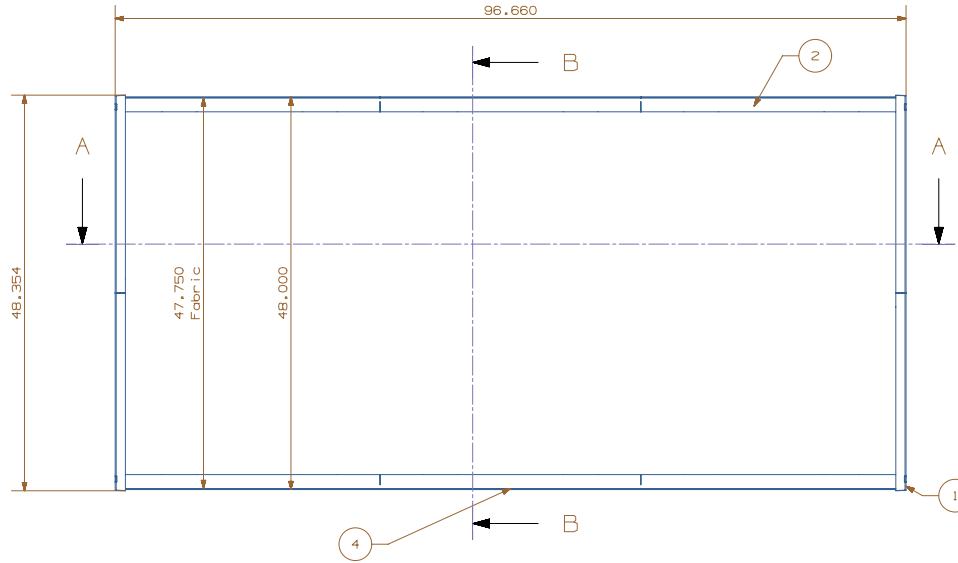

Shock-Gard 48"X96" Panel

ALL DIMENSIONS IN INCHES